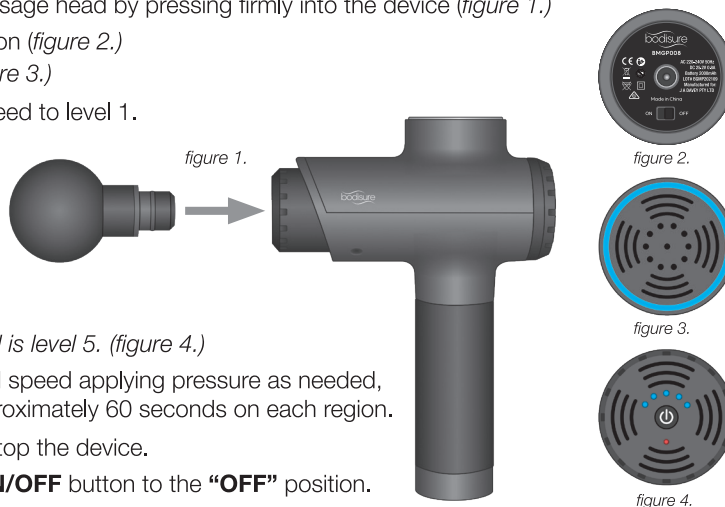

If any abnormalities are detected, please contact our service centre:

In Australia – 1800 807 464

In New Zealand – 0800 523 583

Using the Massage Gun Pro

- With the unit off, fully insert the preferred massage head by pressing firmly into the device (*figure 1.*)
- Move the **ON/OFF** button to the **“ON”** position (*figure 2.*)
  – The Power Indicator will light up **BLUE** (*figure 3.*)
- Press the power button once to adjust speed to level 1.
- Press the Power button again to adjust speed to levels 2, 3, 4 and 5 (maximum).
- Press again, to loop back through each speed level.
- The number of **BLUE** LED lights indicate which speed level the device is set on.
  – *Minimum speed is Level 1, Maximum speed is level 5. (figure 4.)*
- Massage the desired body part at the desired speed applying pressure as needed, moving across the body’s soft tissue for approximately 60 seconds on each region.
- Hold the Power Button for 3 seconds to stop the device.
- Once the massage is complete, move the **ON/OFF** button to the **“OFF”** position.

Notes: The device automatically turns off when using for 15 minutes continuous operation to prevent overheating. Press the power button again to continue using.

Warning: Do not use directly on the skin. Use on the dry surface of the body over clothing or other material.