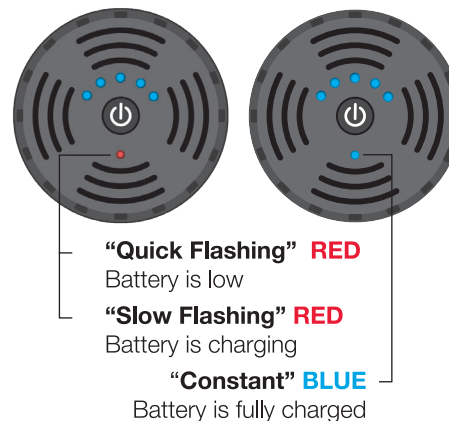

Charging the Massage Gun Pro

- For the first time charging, please ensure the device is fully recharged.
- When the battery power is low, the Battery Charger Indicator will **QUICKLY FLASH RED**
- To recharge, plug the adapter into the wall outlet and connect the charging adapter to the device's charging port.
- Battery Charger Indicator will continuously flash **RED** while charging.
- The battery will take approximately 4 hours to fully charge.
- The Battery Power Indicator will change to Constant **BLUE** when fully charged.
- The battery working time is approximately 4-8 hours but can vary as determined by the speed level being used and the pressure being applied during use.
- The battery can be recharged at any time and at any battery level.

Maintenance

Cleaning

- Before cleaning or maintaining the massage gun, make sure it is disconnected from the power socket.
- Clean the product with a damp cloth and dry with a soft, dry cloth.
- **DO NOT** use liquids such as water or any harsh chemicals or cleaning agents.

Storage

- Wipe away any dirt or dust from the product.
- Turn off the **ON/OFF** button and store inside the supplied portable case.
- Store in a safe, cool, dry place away from children as per Safety Warnings.