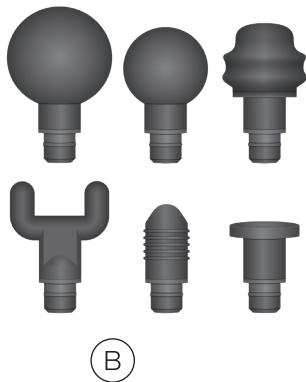

## BodiSure Massage Gun Pro Components

1. Main Body
2. Detachable Massage Head (1 of 6)
3. Ventilation Port/Power Indicator
4. Speed Adjustment and Indicator Display
5. 2000 mAh Rechargeable Li-ion Battery
6. Charging Port