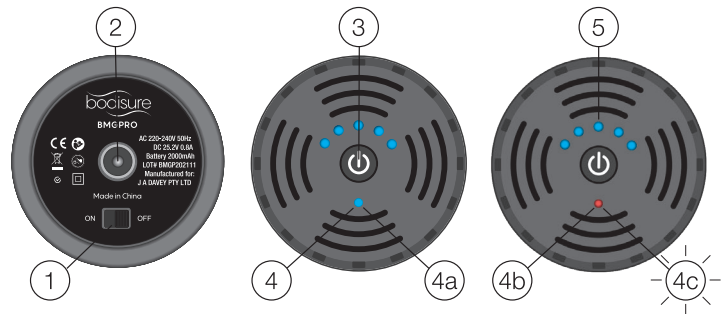

## BodiSure Massage Gun Pro Display

1. **ON/OFF** button
2. Charging Port
3. Power Increase Button
4. Battery Power Indicator:
  - a. “Constant” **BLUE** – Battery Fully Charged
  - b. “Quick Flashing” **RED** – Battery Low
  - c. “Slow Flashing” **RED** – Battery Charging
5. Speed Indicators (1-5)