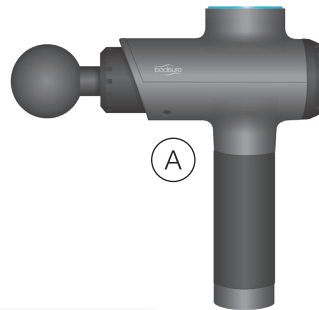

## BodiSure Massage Gun Pro Components

1. Main Body
2. Detachable Massage Head (1 of 6)
3. Ventilation Port/Power Indicator
4. Speed Adjustment and Indicator Display
5. 2000 mAh Rechargeable Li-ion Battery
6. Charging Port