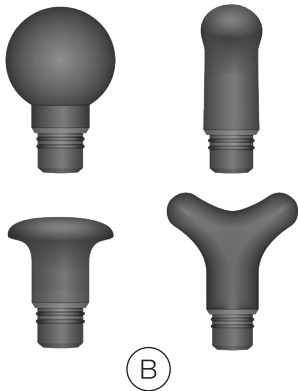

Features

- Powerful Brushless High-Torque Motor
- 4 Speed adjustable intensity
- 2000 mAh Rechargeable Battery
- 4 detachable massage heads
- 1 button control
- Cordless and Lightweight
- Comfortable Grip Handle

Package Contents

1. 1 x Massage Gun Mini
2. 4 x Massage Heads
3. 1 x Type-C USB charging cable
4. 1 x User Manual & Warranty Information

6.

BodiSure Massage Gun - Mini