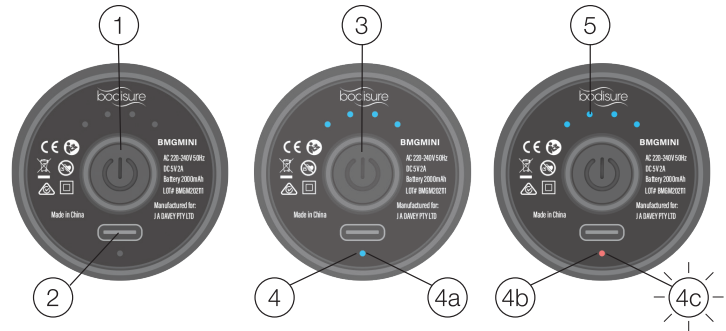

BodiSure Massage Gun Mini Display

1. **ON/OFF** button
2. Type-C Charging Port
3. Power Increase Button
4. Battery Power Indicator:
  - a. “Constant” **BLUE** – Battery Fully Charged
  - b. “Quick Flashing” **RED** – Battery Low
  - c. “Slow Flashing” **RED** – Battery Charging
5. Speed Indicators (1-4)