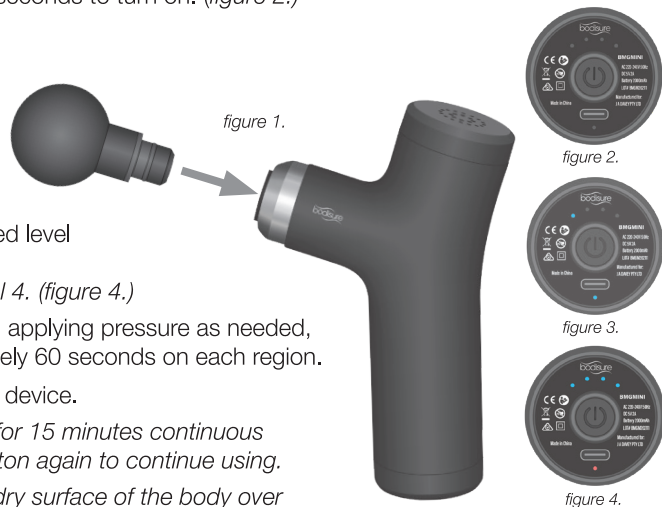

If any abnormalities are detected, please contact our service centre:

In Australia – 1800 807 464

In New Zealand – 0800 523 583

Using the Massage Gun Mini

- With the unit off, fully insert the preferred massage head by pressing firmly into the device (*figure 1.*)
- Press the Power **ON/OFF** (⏻) button and hold for 3 seconds to turn on. (*figure 2.*)
  - The Speed Indicator will light up **BLUE** (*figure 3.*)
  - Speed level will default to start at level 1 (*figure 3.*)
- Press the Power (⏻) button again to adjust speed to levels 2, 3 and 4 (maximum).
- Press (⏻) again, to loop back through each speed level.
- The number of **BLUE** LED lights indicate which speed level the device is set on.
  - Minimum speed is Level 1, Maximum speed is level 4. (*figure 4.*)
- Massage the desired body part at the desired speed applying pressure as needed, moving across the body's soft tissue for approximately 60 seconds on each region.
- Hold the Power (⏻) Button for 3 seconds to stop the device.

Notes: The device automatically turns off when using for 15 minutes continuous operation to prevent overheating. Press the power button again to continue using.

Warning: Do not use directly on the skin. Use on the dry surface of the body over clothing or other material.